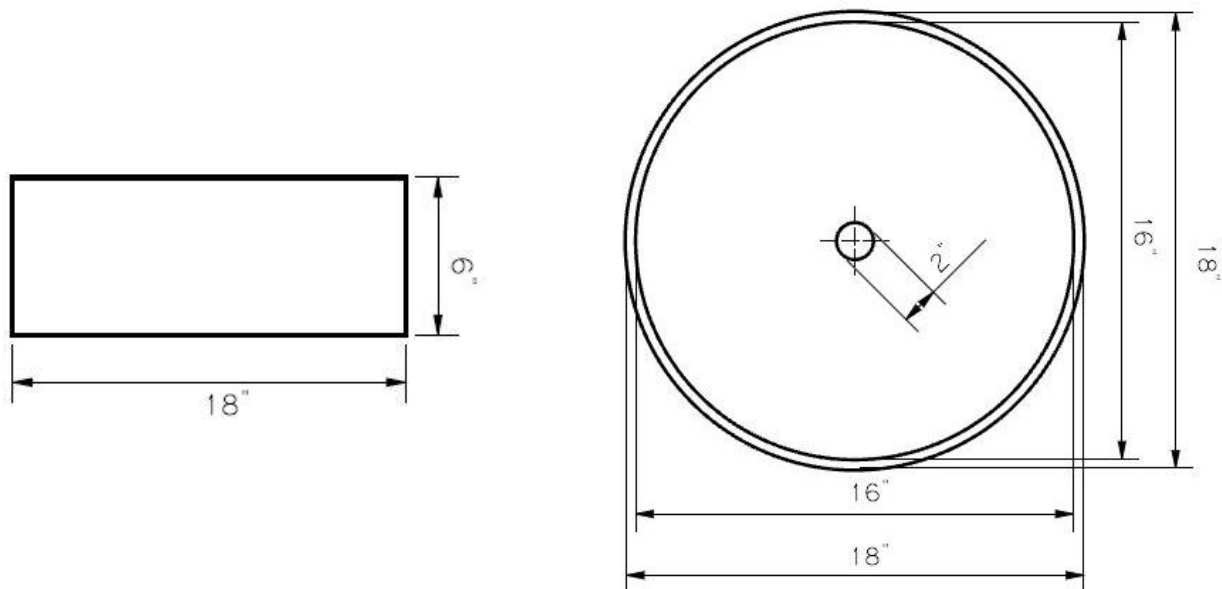

AmeriSink

Porcelain

AS211

Features

- 18" x 18" x 6"
- Vitreous china
- Easy maintenance
- Sleek and stylish
- One year limited warranty

Colors

- White

Product Diagram