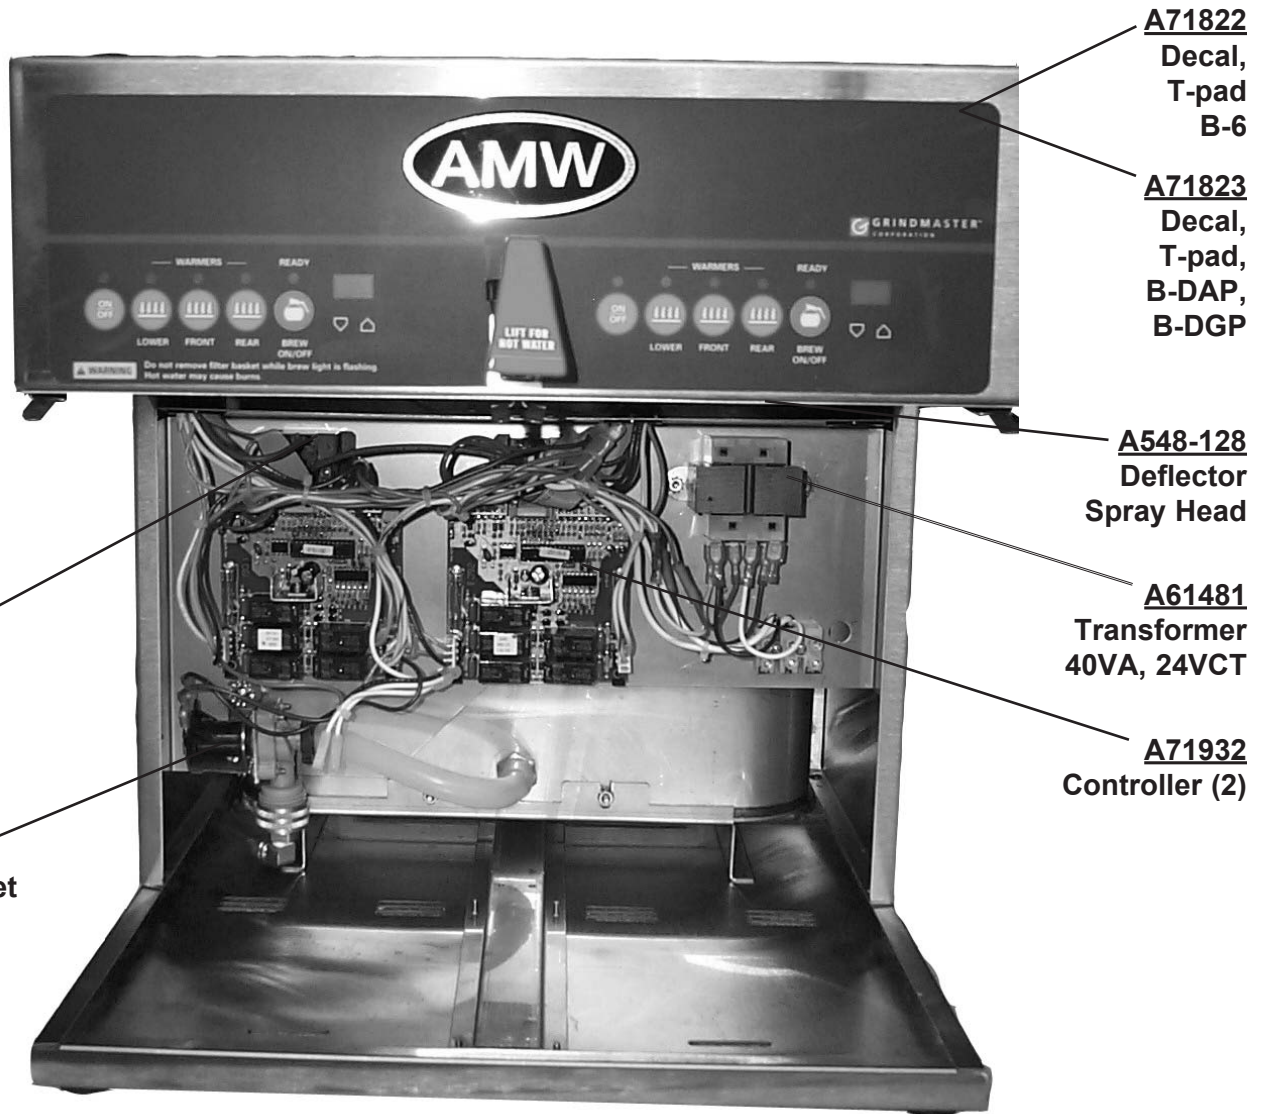

Models B-6, B-DGP & B-DAP Parts List

Model B-6 Shown

A71822
Decal,
T-pad
B-6

A71823
Decal,
T-pad,
B-DAP,
B-DGP

A548-128
Deflector
Spray Head

A61481
Transformer
40VA, 24VCT

A71932
Controller (2)

A531-072
Relay,
Heater

A71683
Valve, Inlet

A71619
Brew Basket Assy. (not shown) (2)

A13029
Warmer Heater (not shown)

A71577
Warmer Plate (not shown)