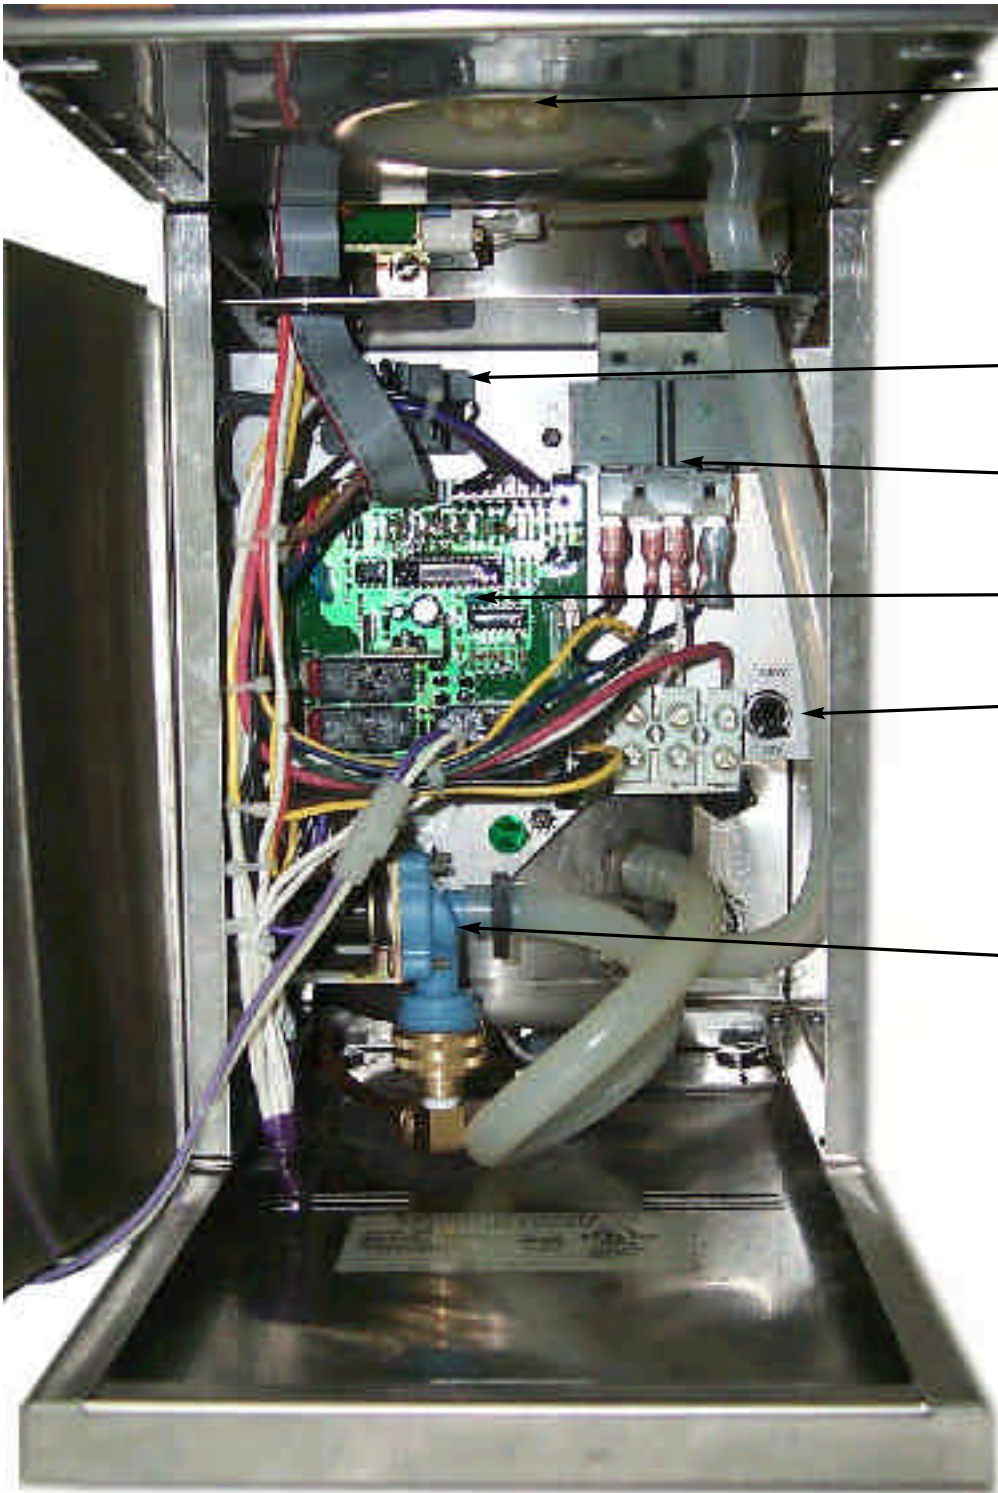

Models B-3, B-3WR, B-3WL, B-SGP & B-SAP Parts List

06491
Deflector,
Spray Head

61131
Relay,
Heater

71351
Transformer
30VA, 24V ct

71564
Controller

61467
Switch,
120 or 240
Heater

71683
Valve,
Inlet

71619
Brew Basket
Assembly
(not shown)

13029
Heater,
Warmer
(not shown)