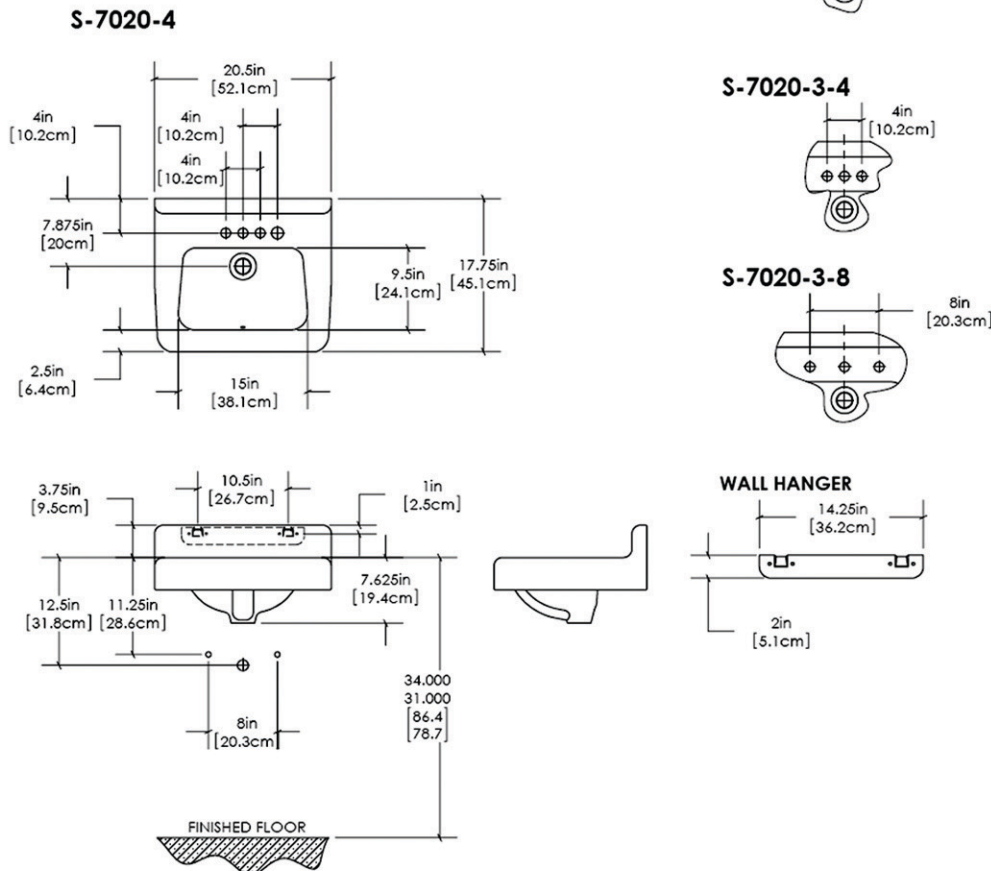

WALL-MOUNT LAVATORY
S-7020

Features

- SONG cast iron
- Acid-resistant enamel finish
- Wall-mount
- With Overflow
- ADA compliant
- Wall-mount model with 8" (20.3cm) centers (-3-8), 4" (10.2cm) centers (-3-4), single hole (-1) or 4" (10.2cm) centers and additional hole on right side for soap dispenser (-4) available
- 20.5" (52.1cm) x 17.75" (45.1cm)
- Includes wall hanger

Product Specifications

The wall-mount lavatory with back splash shall be 20.5" (52.1cm) in length and 17.75" (45.1cm) in width. Lavatory shall be made of cast iron. Lavatory shall be 8" (20.3cm) centers (-3-8), 4" (10.2cm) centers (-3-4), single hole (-1) or 4" (10.2cm) centers with an additional hole on the right side for soap dispenser (-4). Lavatory shall have overflow. Lavatory shall be ADA compliant. Lavatory shall be SONG model S-7020-____-____

WALL-MOUNT LAVATORY S-7020

Technical Details *

Lavatory is ADA compliant.	
Bowl area	15" x9.5" (381 mm x 241 mm)
Bowl depth	8" (203 mm)
Drain holes	1.63" (41 mm)
Faucet holes	1.1875" (30 mm)

* All measurements are approximate and for comparison only.

Included Components

Wall Mount Bracket	S-2500
--------------------	--------

Installation Notes

Install this product according to the installation guide.

"Due to SONG Bath's commitment to product quality, specifications and options shown above are subject to change without notice in the interest of product improvement."